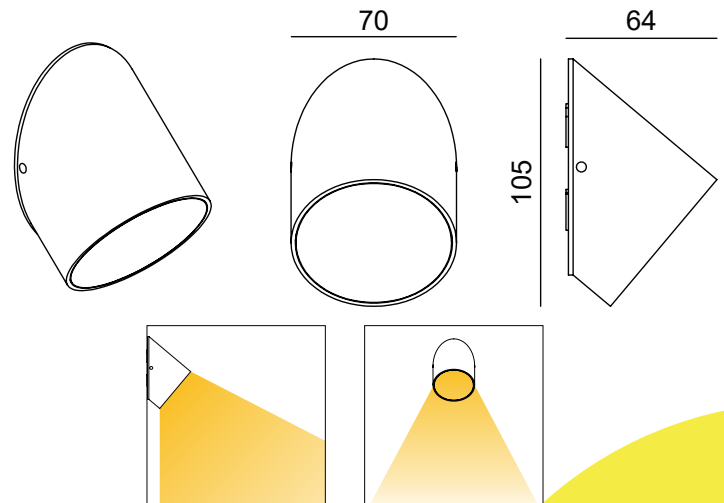

OUTDOOR LIGHT WALL LAMP

TECHNICAL SHEET

KL-461

KEYLIGHT

SPAIN

PRODUCTOS DE ILUMINACION

FEATURES

- 220-240V
- CE ROHS Certified
- Silicon-rubber gasket
- Die-cast aluminium Body
- Powder-coated with pretreatment for outdoor use
- 3-years warranty

SPECIFICATIONS

Product Code	KL-461
Power	4W
Input	220-240V
Luminous flux	280 lm
Color Temperature	2700k-6500k
Beam Angle	120°
Power factor	≥0.4
CRI	80
Finishing Colors	White/Silver Grey/Dark Grey/Black
LED Type	SMD
IP Rating	IP65 Class 1
Size	105mm*70mm*64mm
Warranty	3 years